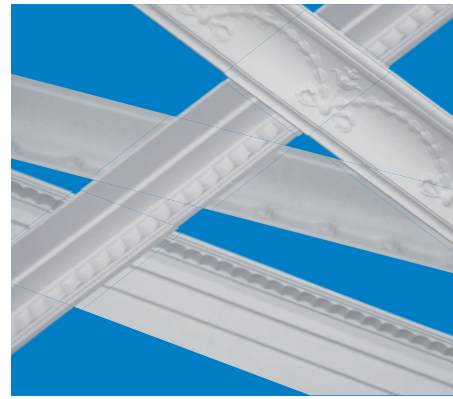

Suspended Ceiling Tiles and Panels

Numerous styles and sizes, or custom made.

Wall Niches

8 different styles and sizes.

Domes, Centres and Rings

8 styles of Domes, 15 styles of Centres and 4 styles of Rings.

Corbels, Arch Ends and Arches

Numerous styles and sizes, or custom made.

Columns, Pedestals and Pattern Sheets

Numerous styles and sizes, or custom made.

Cornices

Plain, decorative and heritage. 54 different styles or custom made.

Plastercraft Fire Surrounds

Plastercraft fire surrounds are available in the styles shown here, and are available from stock, or can be customised to any size.

Our fire surrounds are manufactured from plaster and are reinforced with glass fibre which **will not burn**. The finely sculptured scrolling and decoration make these fire surrounds works of art, sure to enhance any home.

We manufacture a wide range of fine plaster products including ceiling and wall linings, cornices and corbels. Our work is both residential and commercial.