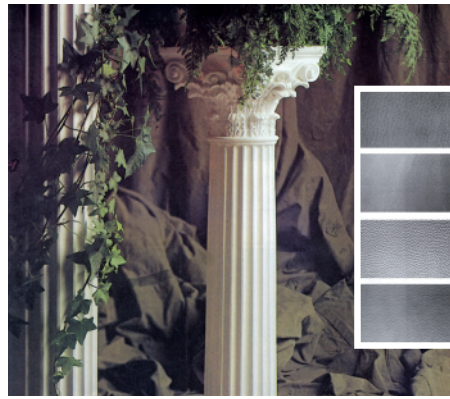

Columns, Pedestals and Pattern Sheets

Numerous styles and sizes, or custom made.